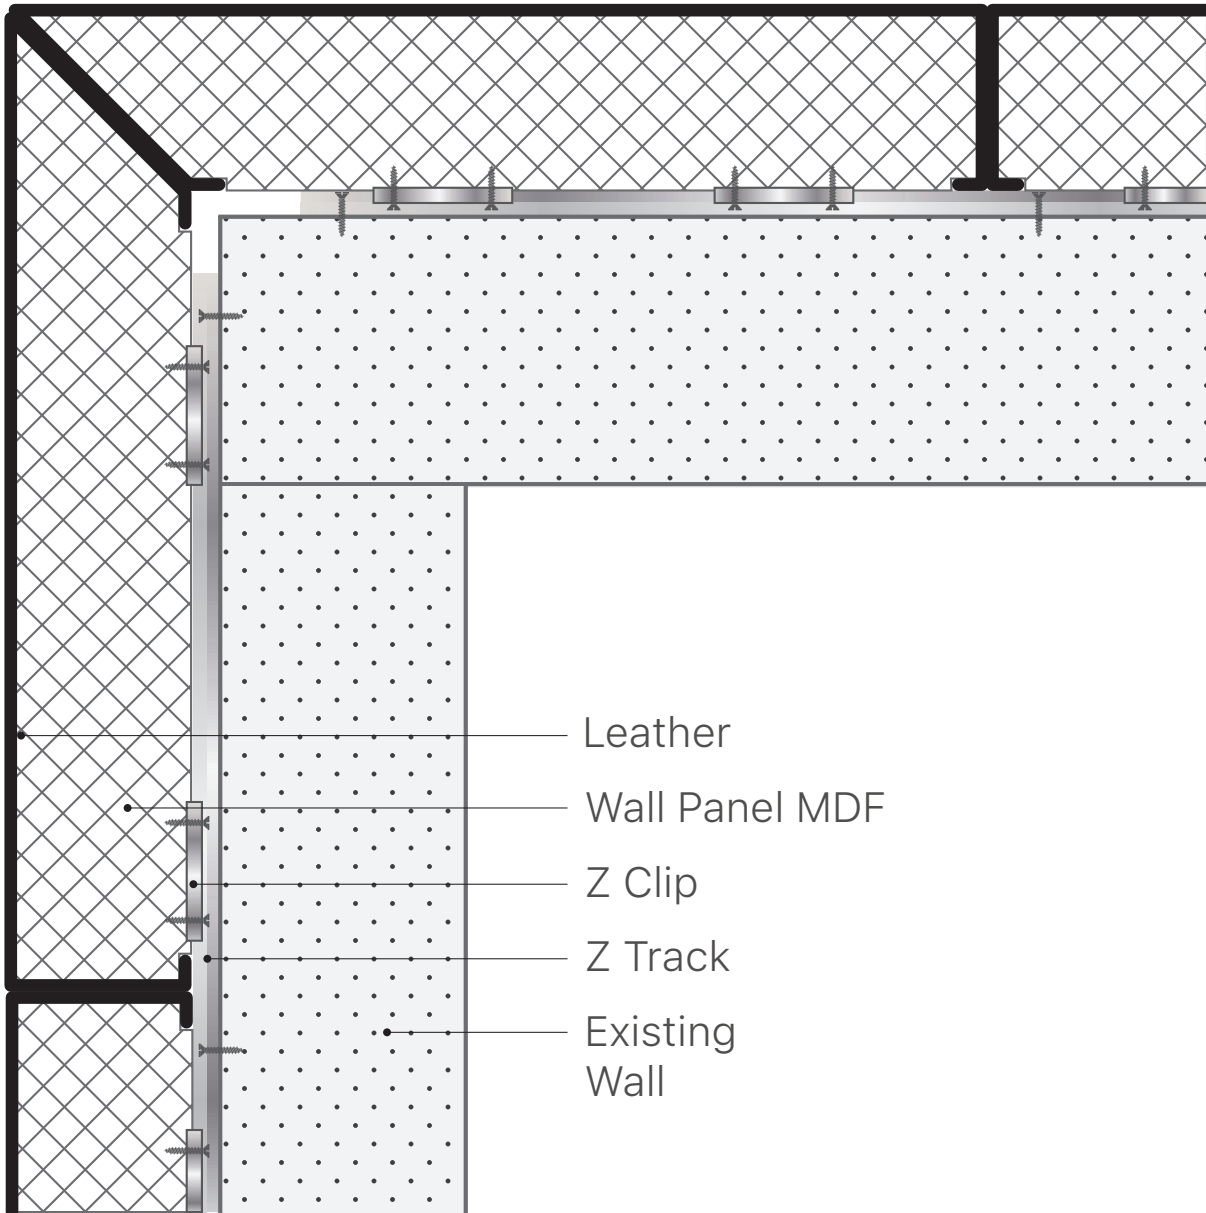

GARRETT®

LEATHER

Wall Panel and Wall Tile Architectural Drawings

BIRD'S EYE VIEW

BIRD'S EYE VIEW

BIRD'S EYE VIEW

BIRD'S EYE VIEW

- Leather
- Wall Panel MDF
- Z Clip
- Z Track
- Existing Wall

BIRD'S EYE VIEW

Architectural angle provided by others.

BIRD'S EYE VIEW

BIRD'S EYE VIEW

SIDE VIEW