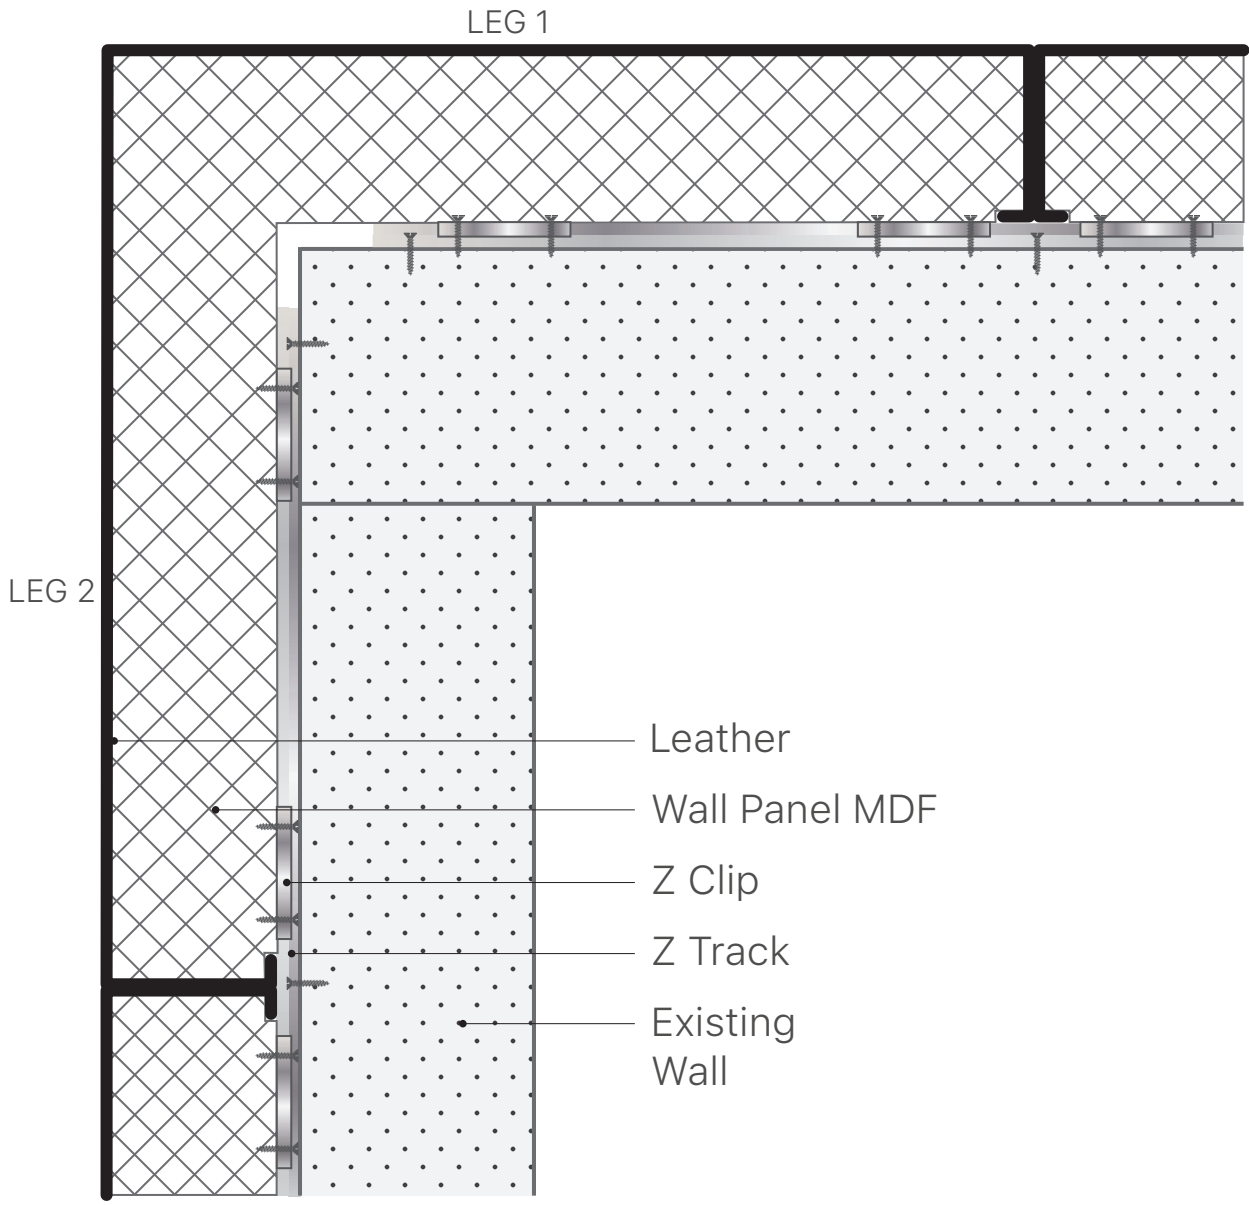

GARRETT®

LEATHER

Wall Panel and Wall Tile Architectural Drawings

BIRD'S EYE VIEW

BIRD'S EYE VIEW

BIRD'S EYE VIEW

BIRD'S EYE VIEW

- Leather
- Wall Panel MDF
- Z Clip
- Z Track
- Existing Wall

BIRD'S EYE VIEW

Architectural angle provided by others.

BIRD'S EYE VIEW

BIRD'S EYE VIEW

SIDE VIEW