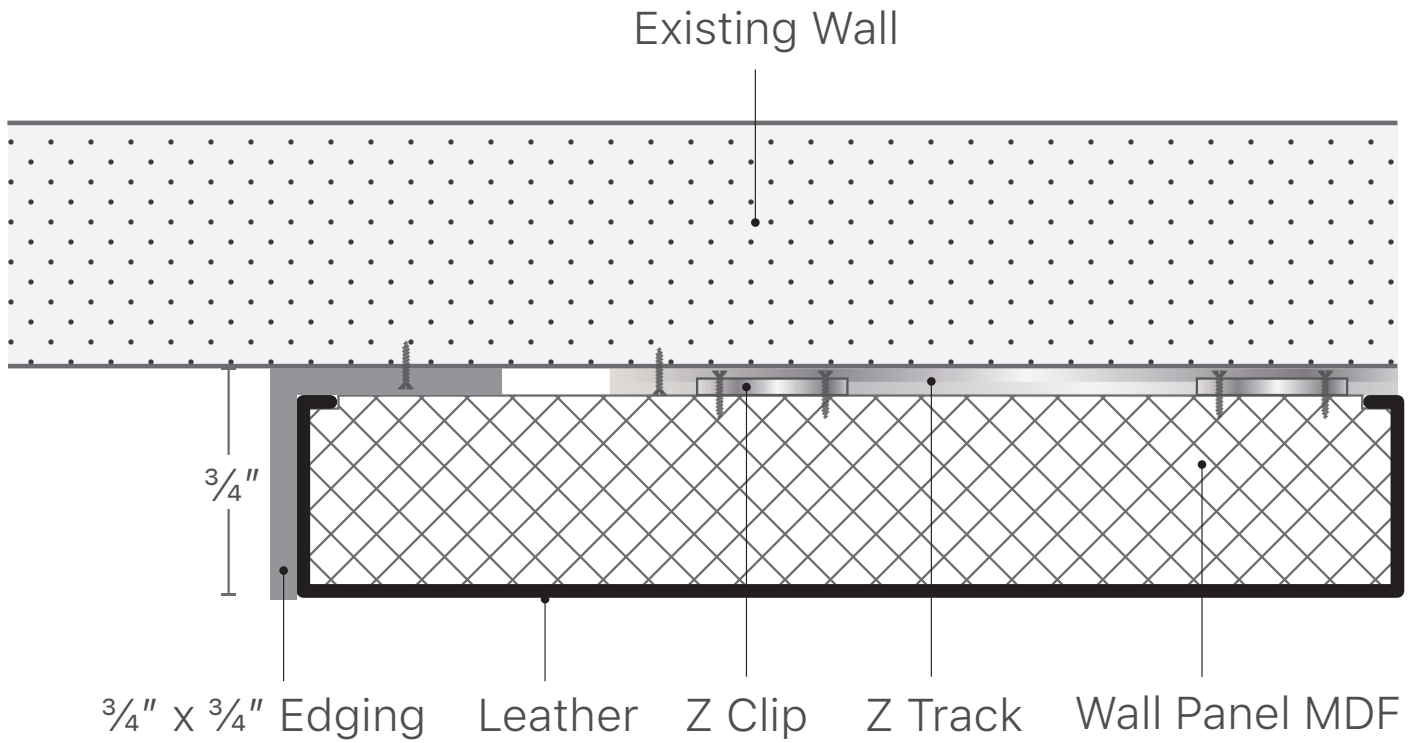

GARRETT®

LEATHER

Wall Panel and Wall Tile Architectural Drawings

BIRD'S EYE VIEW

BIRD'S EYE VIEW

BIRD'S EYE VIEW

BIRD'S EYE VIEW

- Leather
- Wall Panel MDF
- Z Clip
- Z Track
- Existing Wall

BIRD'S EYE VIEW

Architectural angle provided by others.

BIRD'S EYE VIEW

BIRD'S EYE VIEW

SIDE VIEW