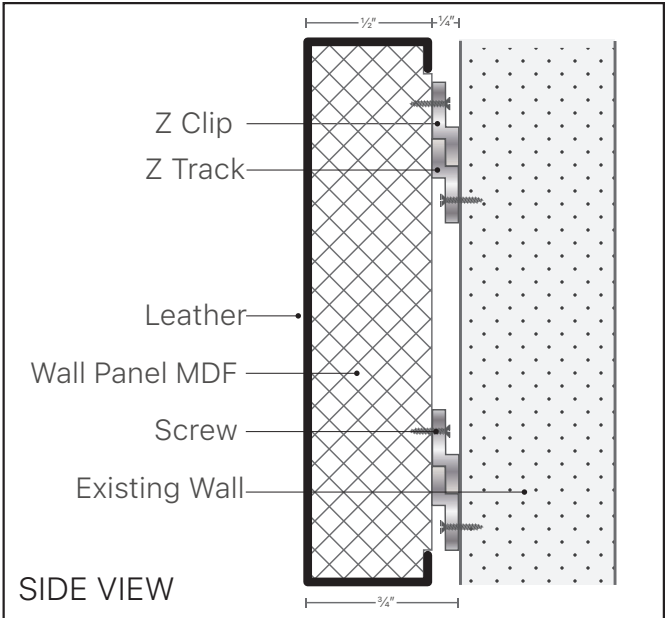

GARRETT®

LEATHER

Wall Panel and Wall Tile Architectural Drawings

BIRD'S EYE VIEW

BIRD'S EYE VIEW

BIRD'S EYE VIEW

BIRD'S EYE VIEW

- Leather
- Wall Panel MDF
- Z Clip
- Z Track
- Existing Wall

BIRD'S EYE VIEW

Architectural angle provided by others.

BIRD'S EYE VIEW

BIRD'S EYE VIEW

SIDE VIEW