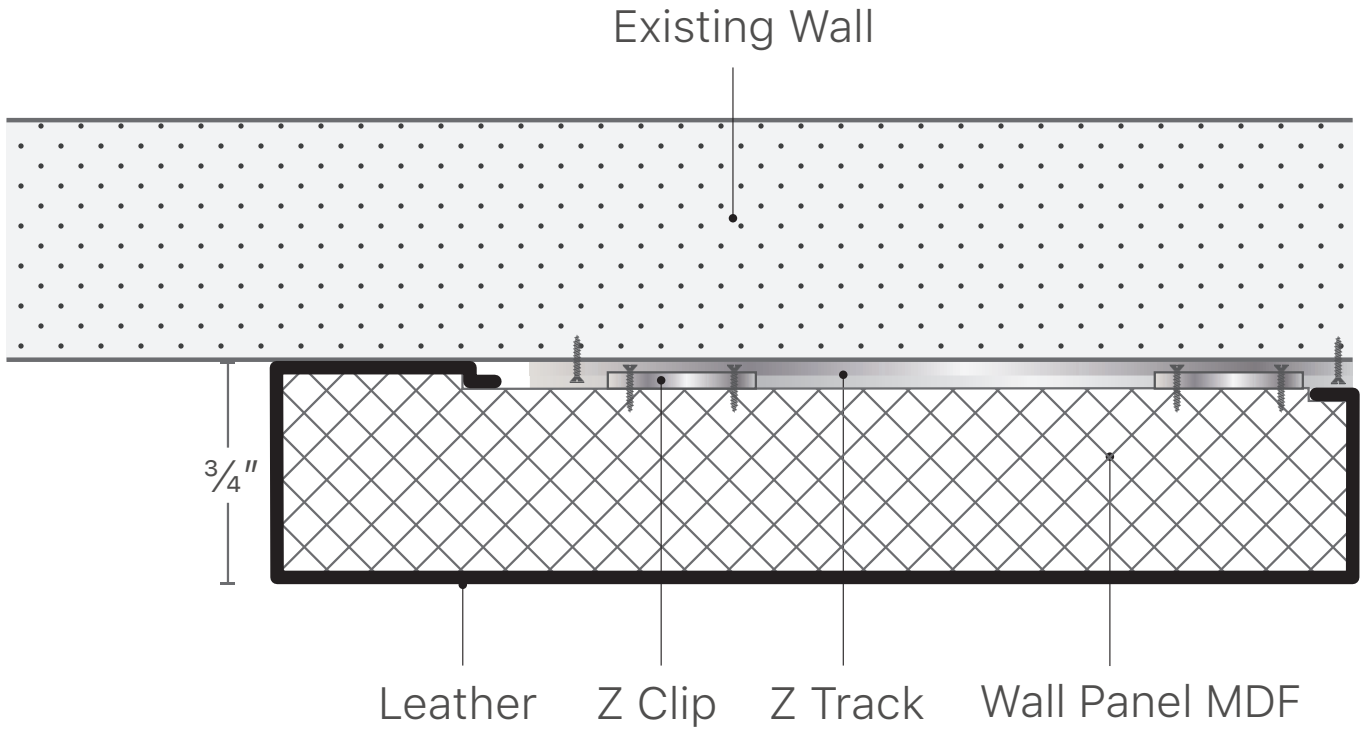

GARRETT®

LEATHER

Wall Panel and Wall Tile Architectural Drawings

BIRD'S EYE VIEW

BIRD'S EYE VIEW

BIRD'S EYE VIEW

BIRD'S EYE VIEW

- Leather
- Wall Panel MDF
- Z Clip
- Z Track
- Existing Wall

BIRD'S EYE VIEW

Architectural angle provided by others.

BIRD'S EYE VIEW

BIRD'S EYE VIEW

SIDE VIEW