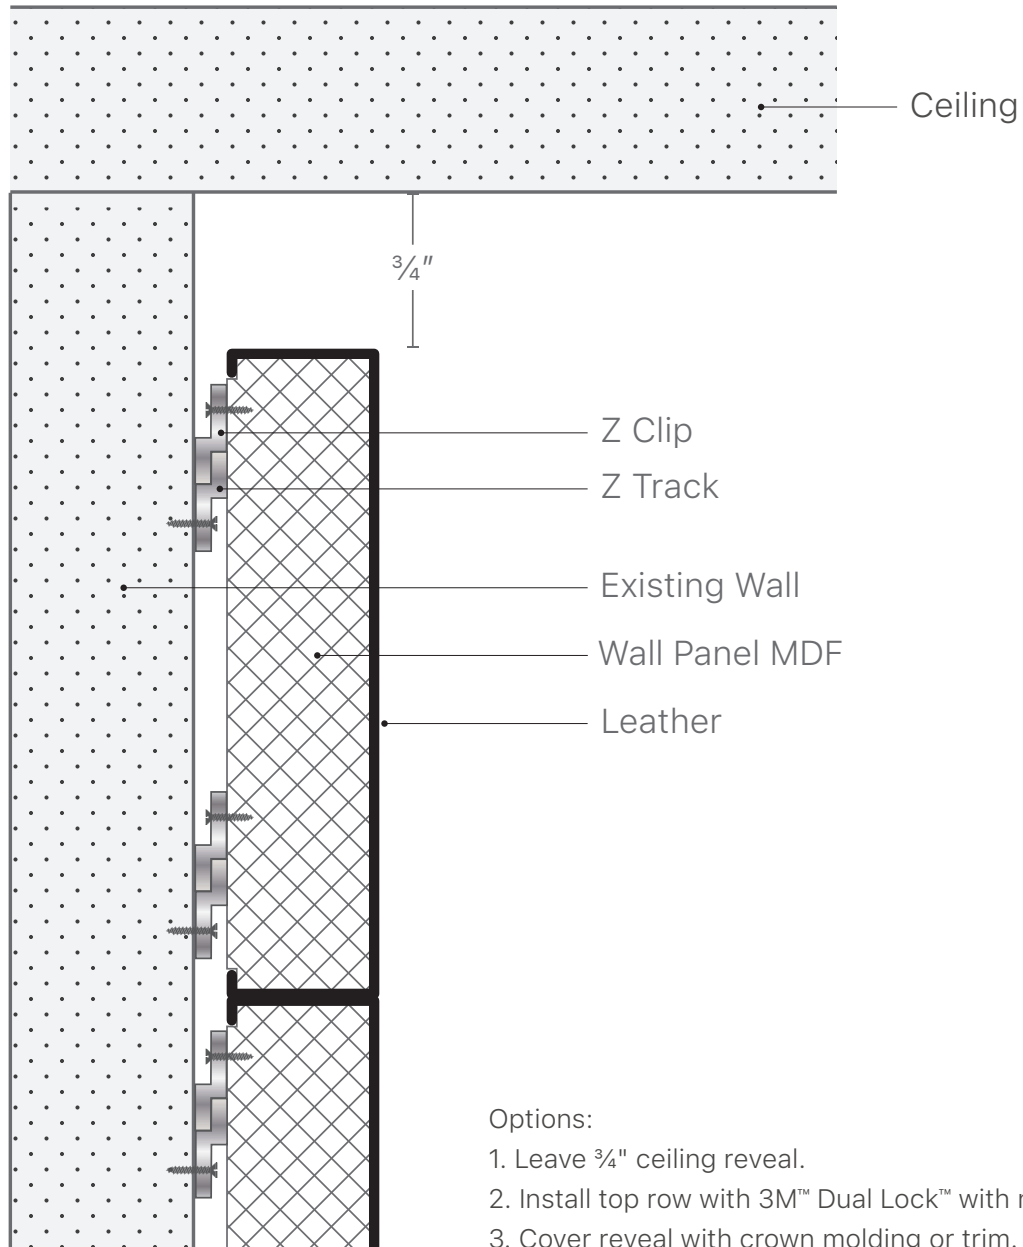

GARRETT®

LEATHER

Wall Panel and Wall Tile Architectural Drawings

BIRD'S EYE VIEW

BIRD'S EYE VIEW

BIRD'S EYE VIEW

BIRD'S EYE VIEW

- Leather
- Wall Panel MDF
- Z Clip
- Z Track
- Existing Wall

BIRD'S EYE VIEW

Architectural angle provided by others.

BIRD'S EYE VIEW

BIRD'S EYE VIEW

SIDE VIEW