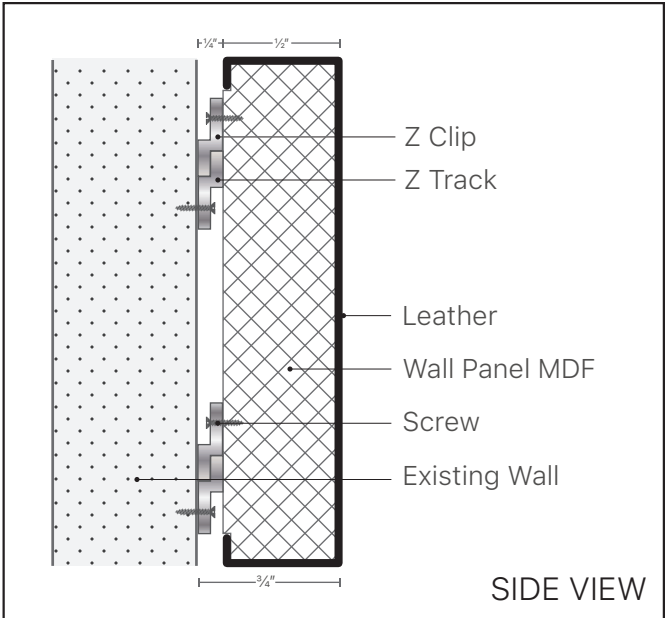

GARRETT®

LEATHER

Wall Panel and Wall Tile Architectural Drawings

BIRD'S EYE VIEW

BIRD'S EYE VIEW

BIRD'S EYE VIEW

BIRD'S EYE VIEW

- Leather
- Wall Panel MDF
- Z Clip
- Z Track
- Existing Wall

BIRD'S EYE VIEW

Architectural angle provided by others.

BIRD'S EYE VIEW

BIRD'S EYE VIEW

SIDE VIEW