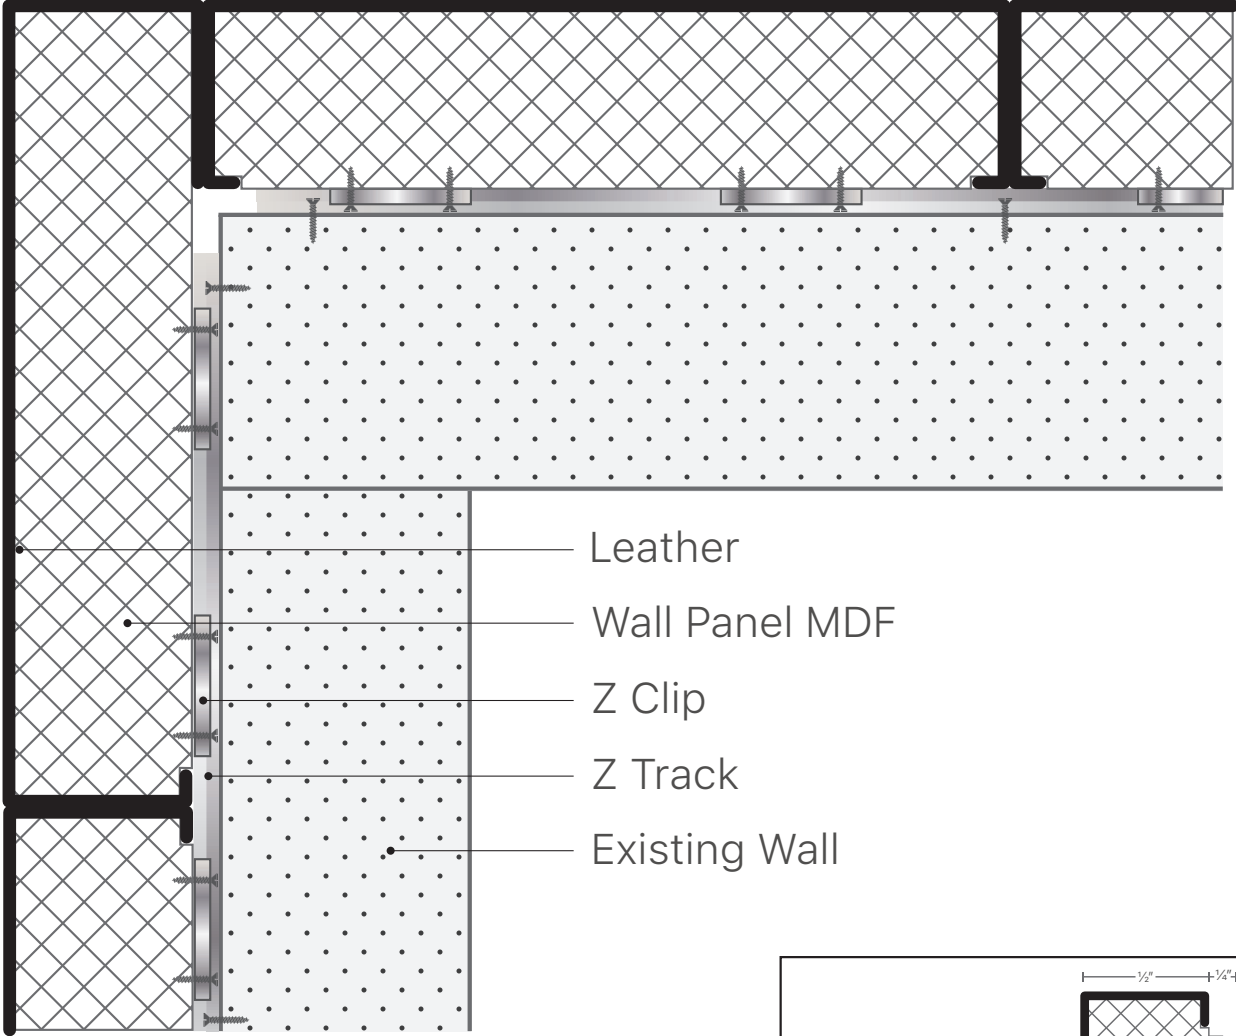

GARRETT®

LEATHER

Wall Panel and Wall Tile Architectural Drawings

BIRD'S EYE VIEW

BIRD'S EYE VIEW

BIRD'S EYE VIEW

BIRD'S EYE VIEW

- Leather
- Wall Panel MDF
- Z Clip
- Z Track
- Existing Wall

BIRD'S EYE VIEW

Architectural angle provided by others.

BIRD'S EYE VIEW

BIRD'S EYE VIEW

SIDE VIEW