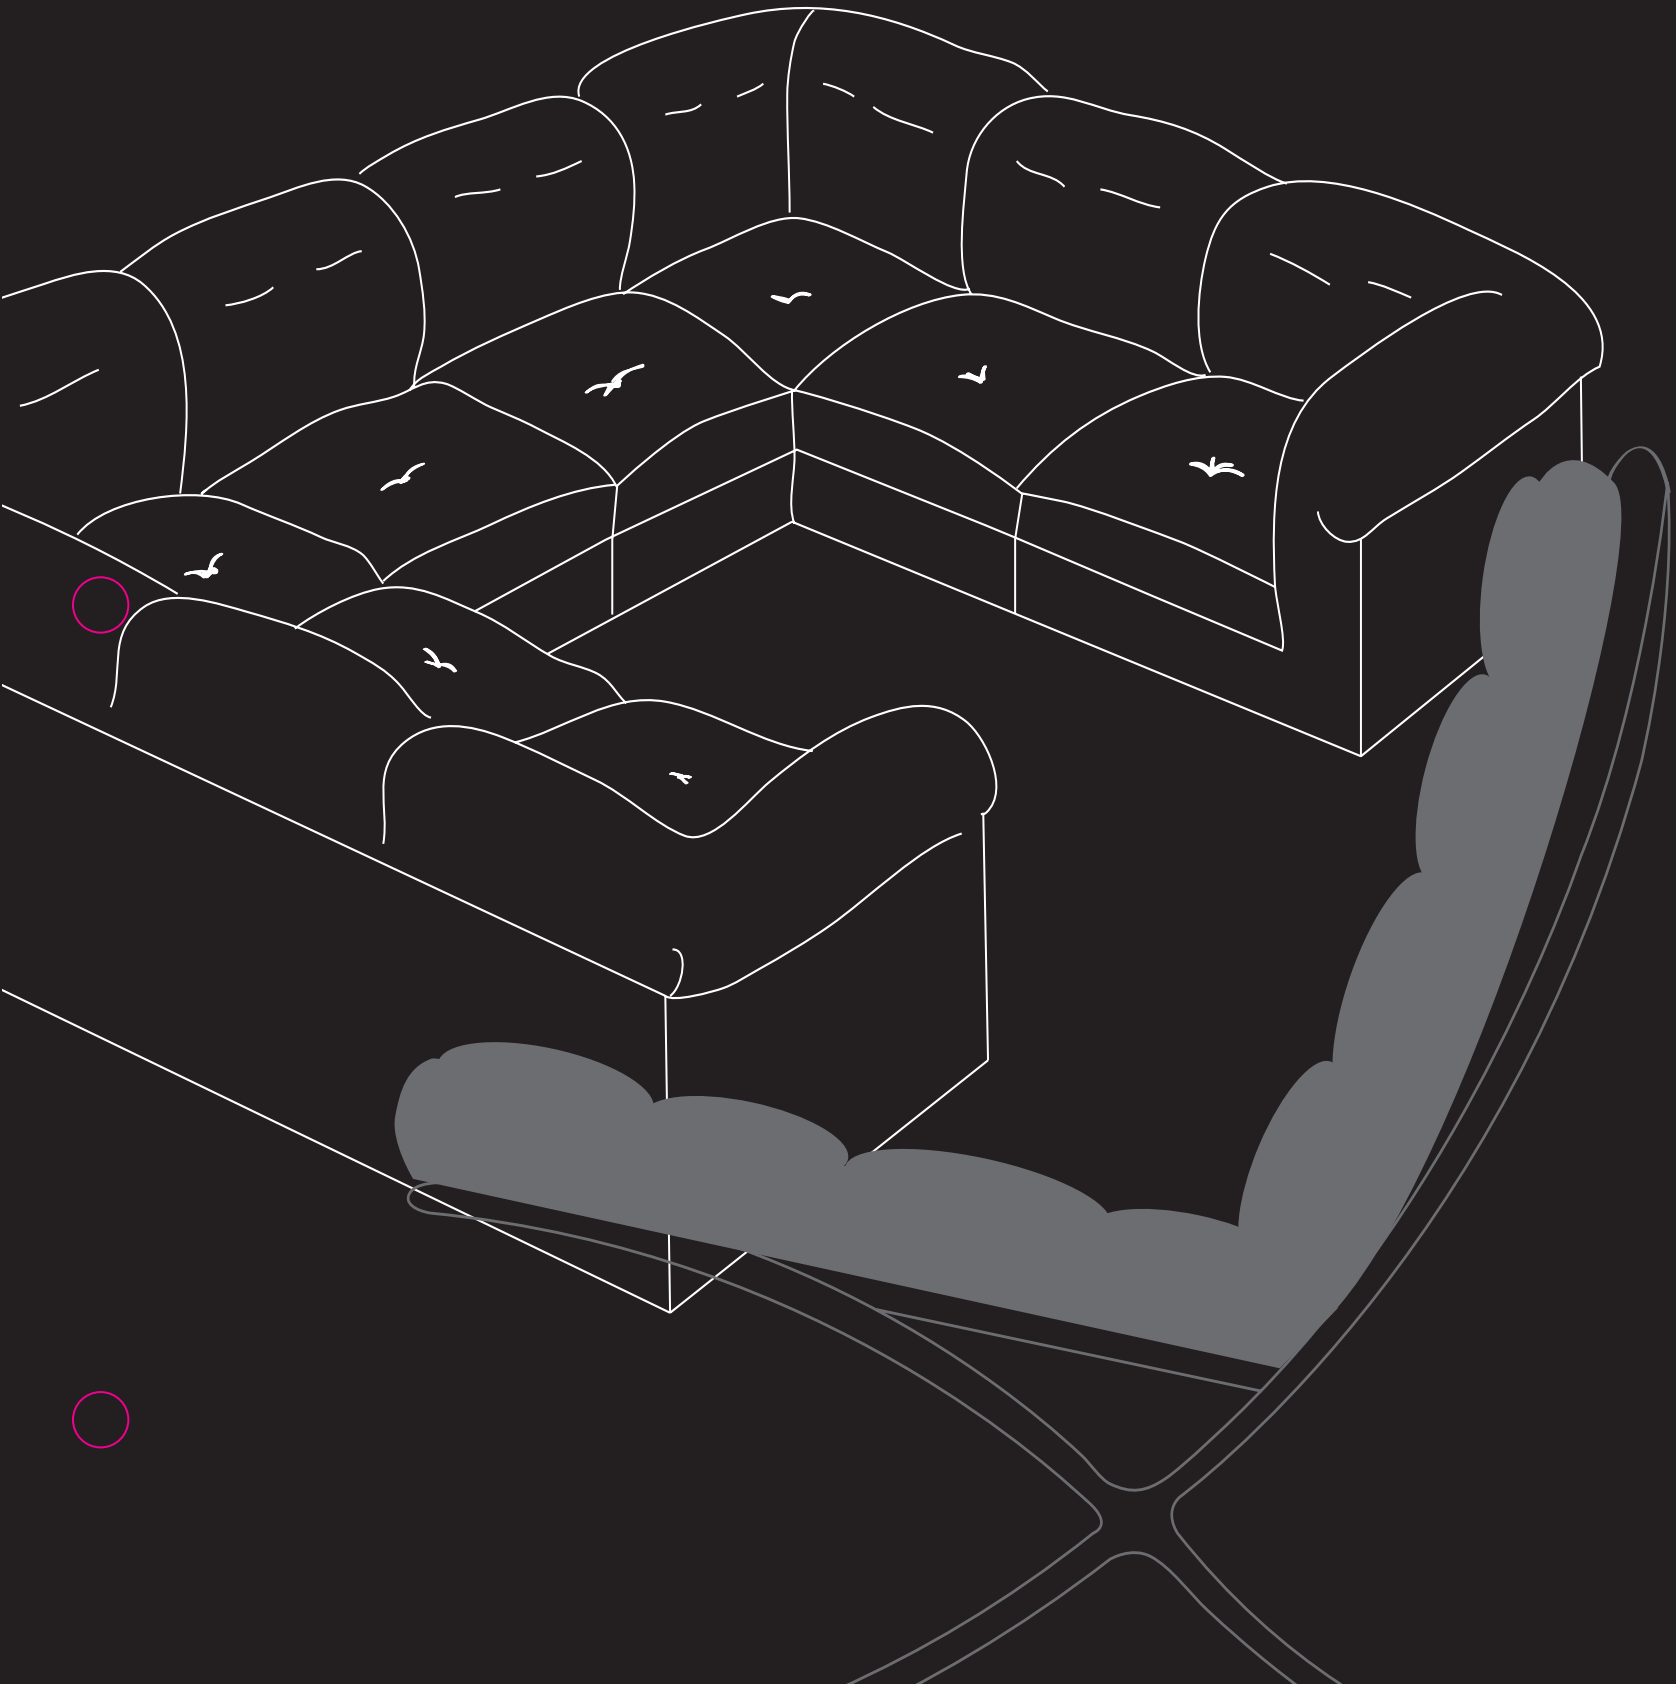

Chair Chart

GARRETT®

LEATHER

Many variables should be considered when determining the amount of leather required for a project. The square footages in this guide are approximate, and based on the upholsterer's technique, the exact quantity needed may differ. Contact your upholsterer for exact measurements required for your specific project. *One 54" fabric yard = 18 sq ft*