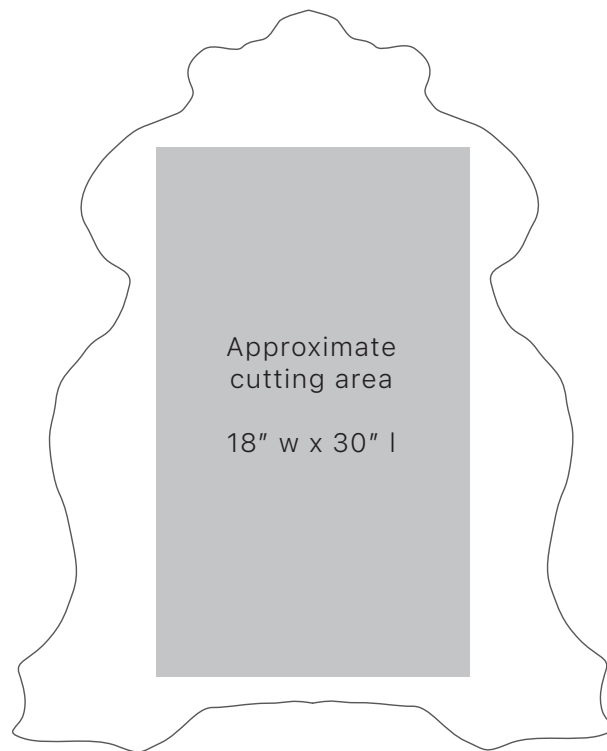

SHEEPSKIN

PROPERTIES

DESCRIPTION

Genuine sheepskin. Some colors offered in both ironed and naturally curly fleece.

AVERAGE SKIN SIZE

9 sq ft

ATTRIBUTES

1" (25 mm) fleece

AVERAGE CUTTING AREA

18" w x 30" l

FLAMMABILITY

Naturally flame resistant

TEST PERFORMANCE

FLAMMABILITY

California Technical Bulletin 117
2013 Section E Flammability Test:
Certified

FAR 25.853 (a) Am. 25-116, App. F,
Part I (a)(1)(ii) Federal Aviation
Regulation for Flammability Resistance:
Passes with flame treatment

NFPA 260
National Fire Protection Association
Cigarette Ignition Resistance:
Certified

DURABILITY Recommended for most upholstery applications.

GARRETT
LEATHER

800.342.7738
garrettleather.com