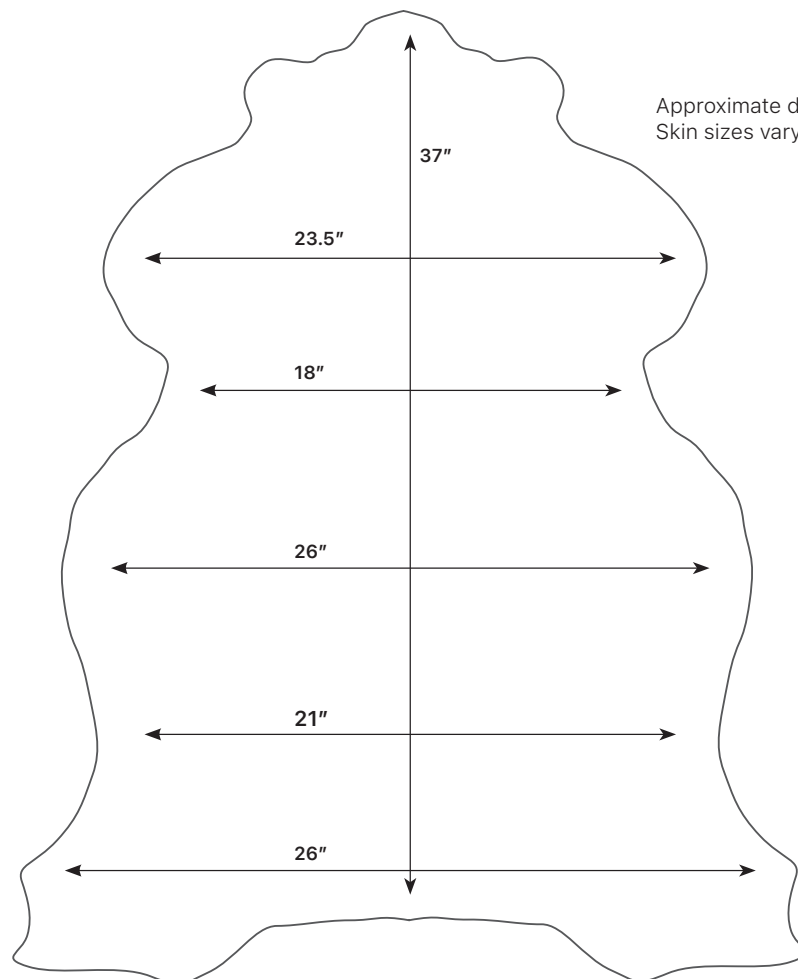

GLAM SHEEPSKIN

PROPERTIES

DESCRIPTION

Long hair curly sheepskin.

FLEECE LENGTH

50-75 mm / 2-3 in

FLAMMABILITY

Naturally flame resistant

AVERAGE HIDE SIZE

6.5 sq ft

TEST PERFORMANCE

FLAMMABILITY

California Technical Bulletin 117
2013 Section E Flammability Test:
Certified

Approximate dimensions.
Skin sizes vary.

DURABILITY Recommended for most upholstery applications.